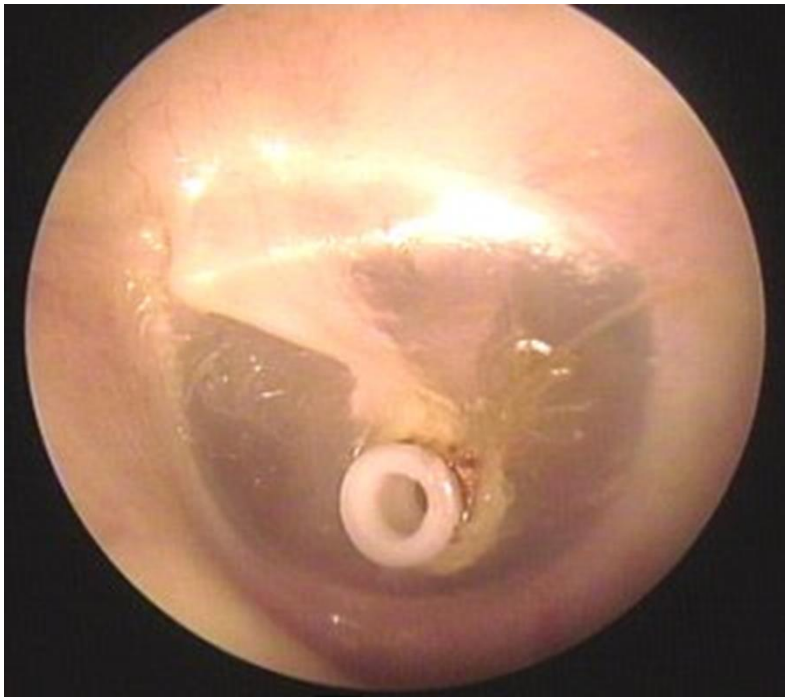

## Secretory OM

- Retracted TM
- Distorted cone of light
- Dark coloration of TM

## Secretory OM

- Grommet Tube