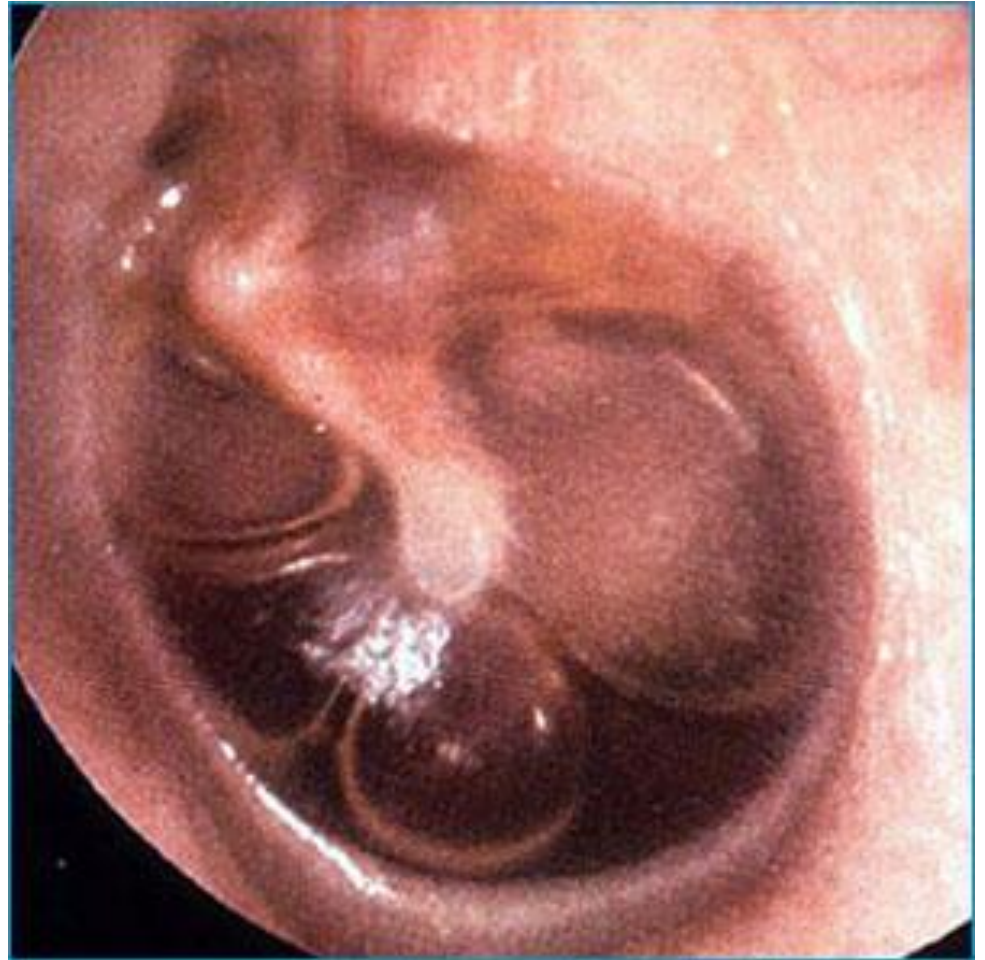

Secretory OM

- Retracted TM
- Air Bubbles
- Dark coloration of TM